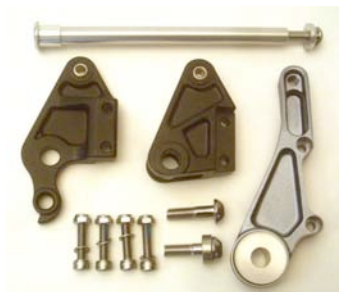

### D.O.P.E Replacement Parts

part number	description	wheel type	compatible with:
DOPE QR	drive side QRderailleur hanger/dropout	standard QR, 135mm	DOPE QRND or DOPE QRNDFL
DOPE QRND	non-drive side QRdropout	standard QR, 135mm	DOPE QR
DOPE QRNDFL	non-drive side QRdropout for use w /floating brake	standard QR, 135mm	DOPE QR and FL BK#2 and QRNUT and ROD#3
DOPE 12	drive side 12mm derailleur hanger/dropout	12mm thru axle, 135mm	DOPE 12 ND or DOPE 12 NDFL
DOPE 12 ND	non-drive side 12mm dropout	12mm thru axle, 135mm	DOPE 12
DOPE 12 NDFL	non-drive side 12mm dropout for use w /floating brake	12mm thru axle, 135mm	DOPE 12 and FL BK#2 and AXLE#3 and ROD#3
ROD#3	floating brake push rod - Coiler only	NA	DOPE QRFL KIT or DOPE 12 FL KIT
FL BK#2	floating brake bushing kit	NA	DOPE QRNDFL or DOPE 12 NDFL, and AXLE#3 or DOPE QRNUT, and ROD#3
DOPE QRNUT	D.O.P.E. specific QRnut for use w /floating brake	standard QR, 135mm	DOPE QR and DOPE QRNDFL and FL BK#2 and ROD#3
AX#3	D.O.P.E. axle	12mm thru axle, 135mm	DOPE 12 and DOPE 12 NDFL and FL BK#2 and ROD#3

### D.O.P.E Kit Details

kit number	description	wheel type	stock on:	parts include:
DOPE QRKIT	D.O.P.E kit QRw /fixed brake	standard QR, 135mm	2007 Coiler, Coiler Deluxe, Coilair, Coilair Supreme	DOPE QR, DOPE QRND
DOPE QRFL KIT	D.O.P.E kit QRw /floating brake	standard QR, 135mm	2007 Coilair Supreme frame only	DOPE QR, DOPE QRNDFL, FL BK#2, QRNUT
DOPE 12 KIT	D.O.P.E. 12mm w /fixed brake	12mm thru axle, 135mm	2007 Stinky	DOPE 12, DOPE 12 ND
DOPE 12 FL KIT	D.O.P.E. 12mm w /floating brake	12mm thru axle, 135mm	2007 Stinky Deluxe, Stinky Primo	DOPE 12, DOPE 12 ND, FL BK#2, AXLE#3

DOPE QR

DOPE QR ND

DOPE QR ND FL

DOPE 12

DOPE 12 ND

DOPE 12 ND FL

ROD #3

DOPE QR NUT

AX #3

FL BK #2

DOPE QR KIT

DOPE QR FL KIT

DOPE 12 KIT

DOPE 12 FL KIT